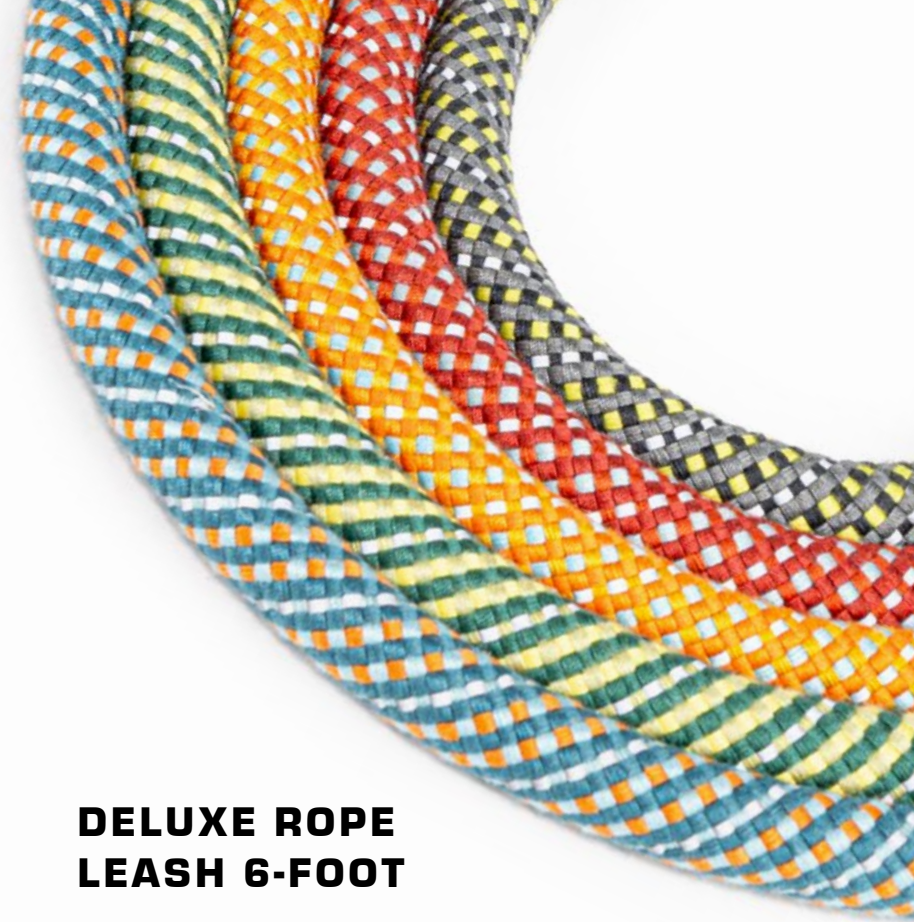

## DELUXE ROPE LEASH 6-FOOT

Introducing the 6-foot Winchester Deluxe Rope Leash, a reliable and comfortable accessory designed to elevate your dog's walking experience. Crafted from a durable 1/2-inch poly blend rope, this leash offers an optimal combination of strength and softness. Let's explore its key features and benefits: